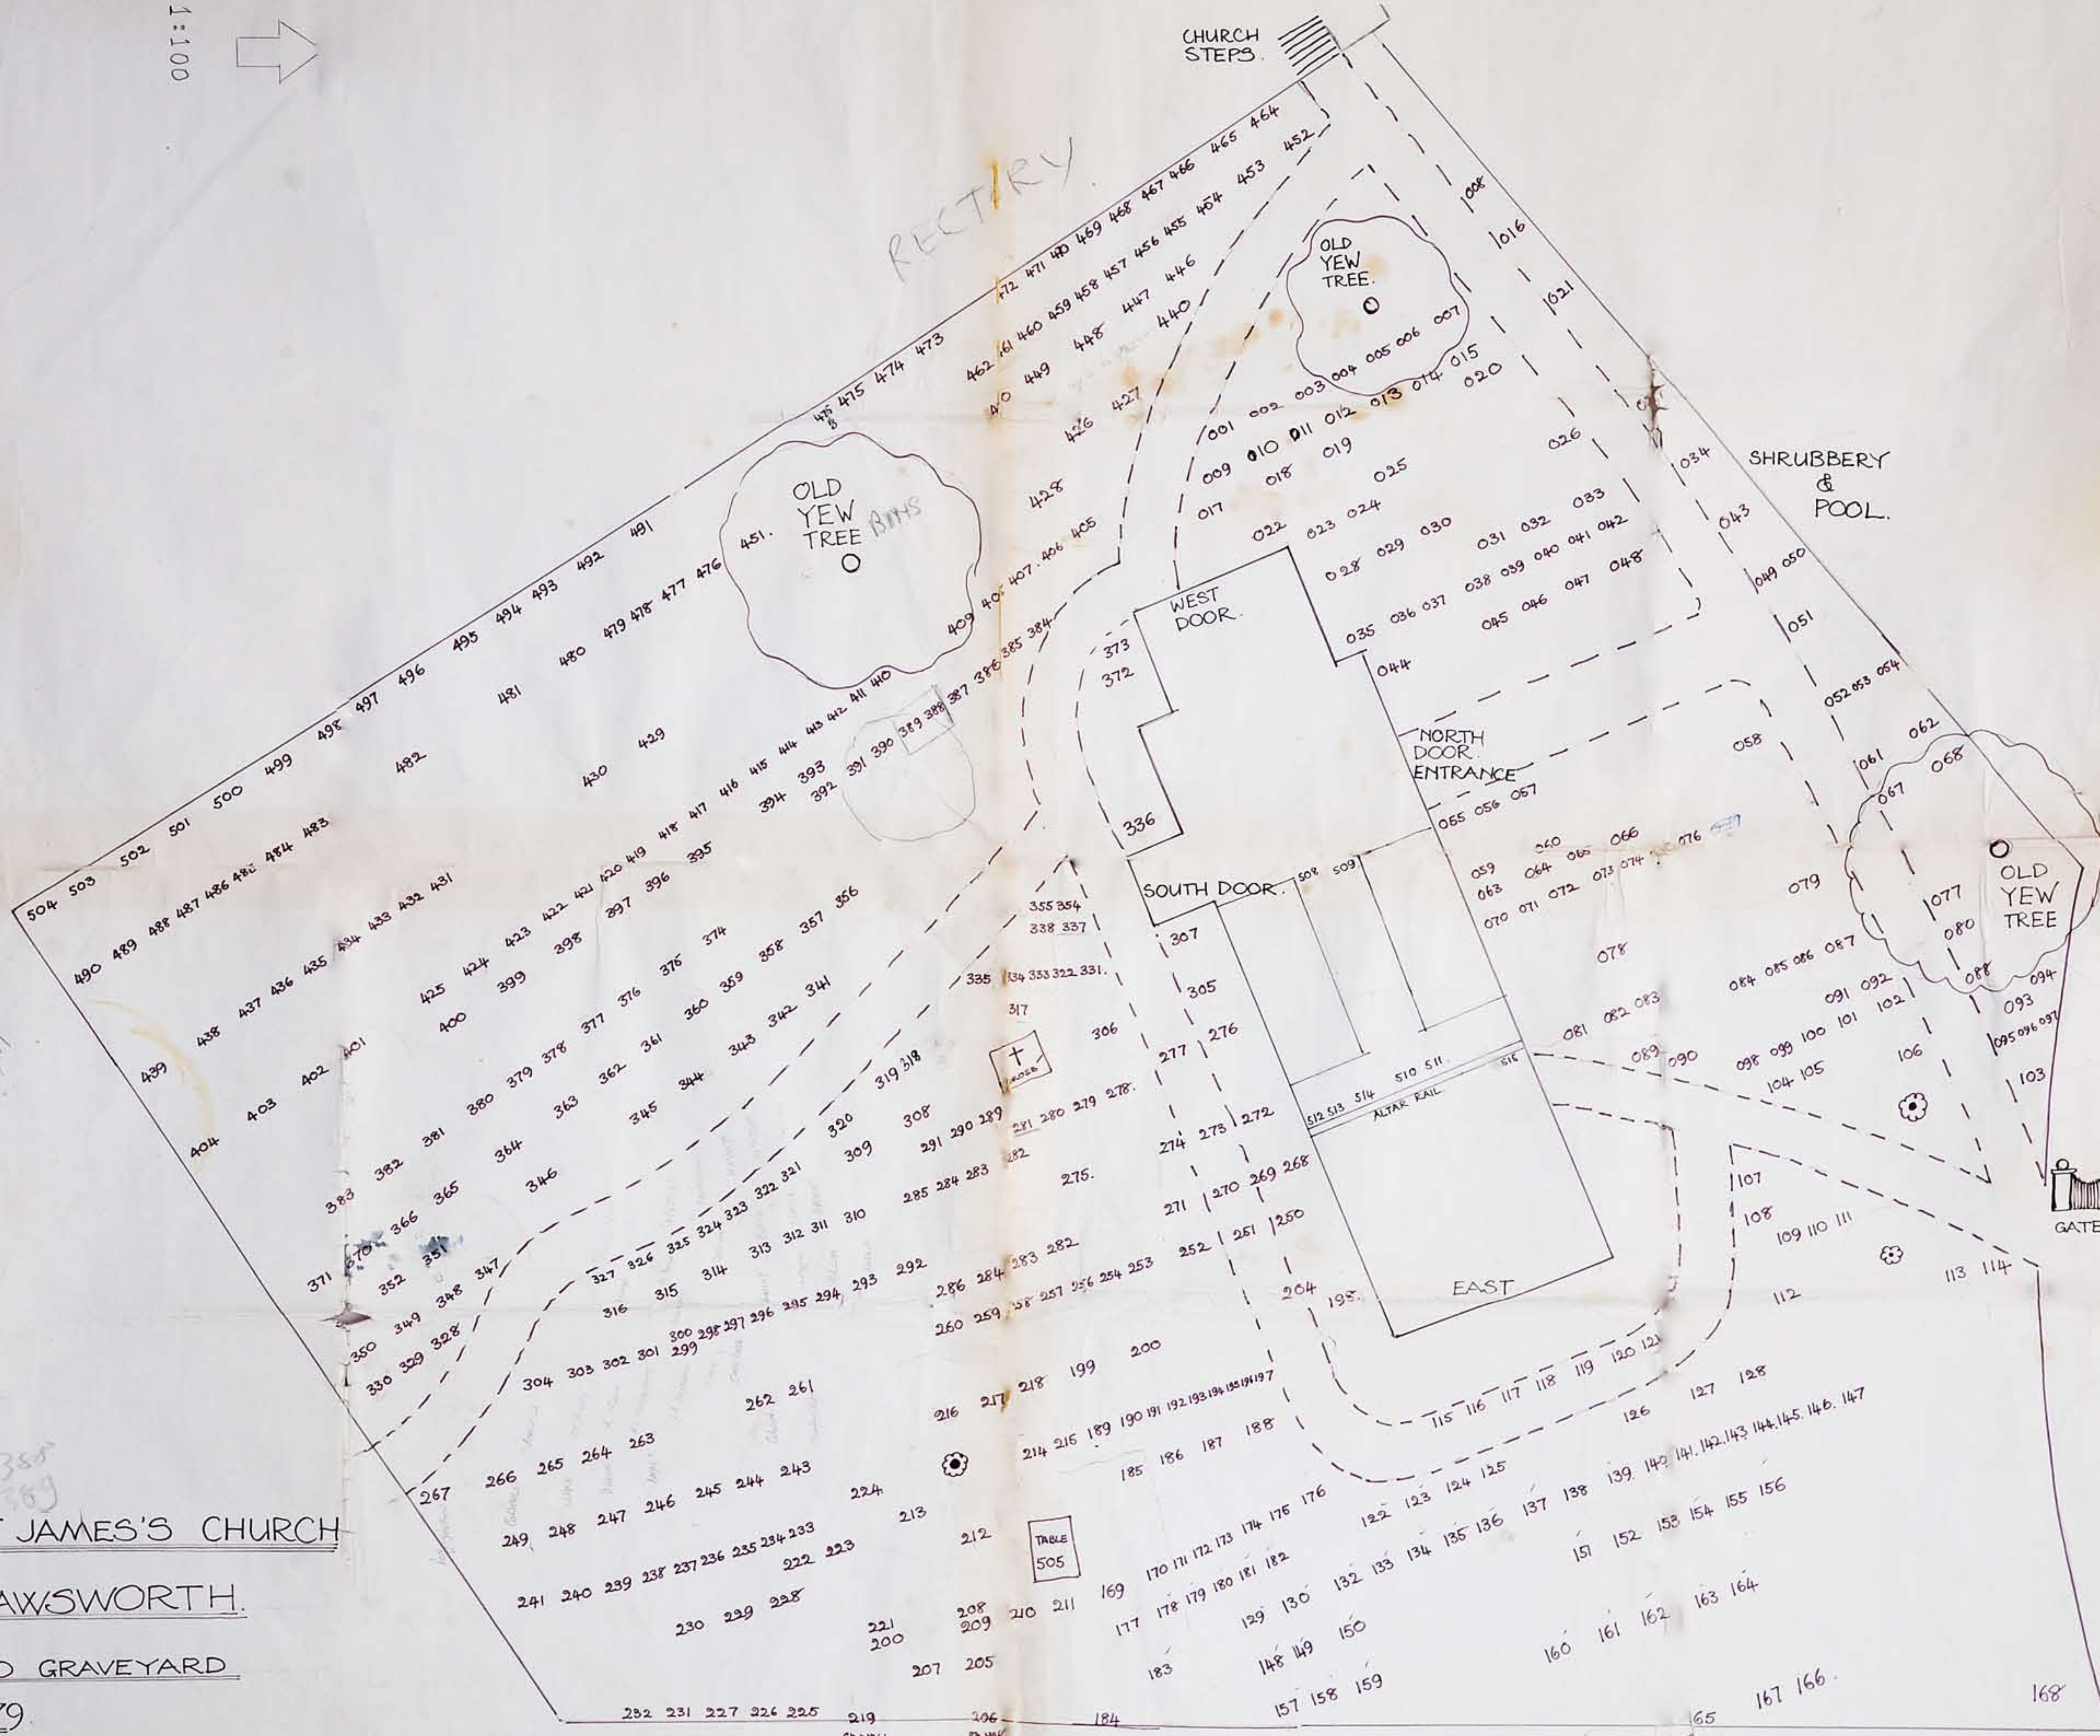

1:100

CHURCH STEPS

RECTORY

OLD YEW TREE

OLD YEW TREE

SHRUBBERY & POOL

OLD YEW TREE

GATE

WEST DOOR

NORTH DOOR ENTRANCE

SOUTH DOOR

EAST

ALTAR RAIL

HOUSE

TABLE 505

ST JAMES'S CHURCH

GAWSWORTH.

OLD GRAVEYARD

1979

202 Broadhurst  
203 Bloman