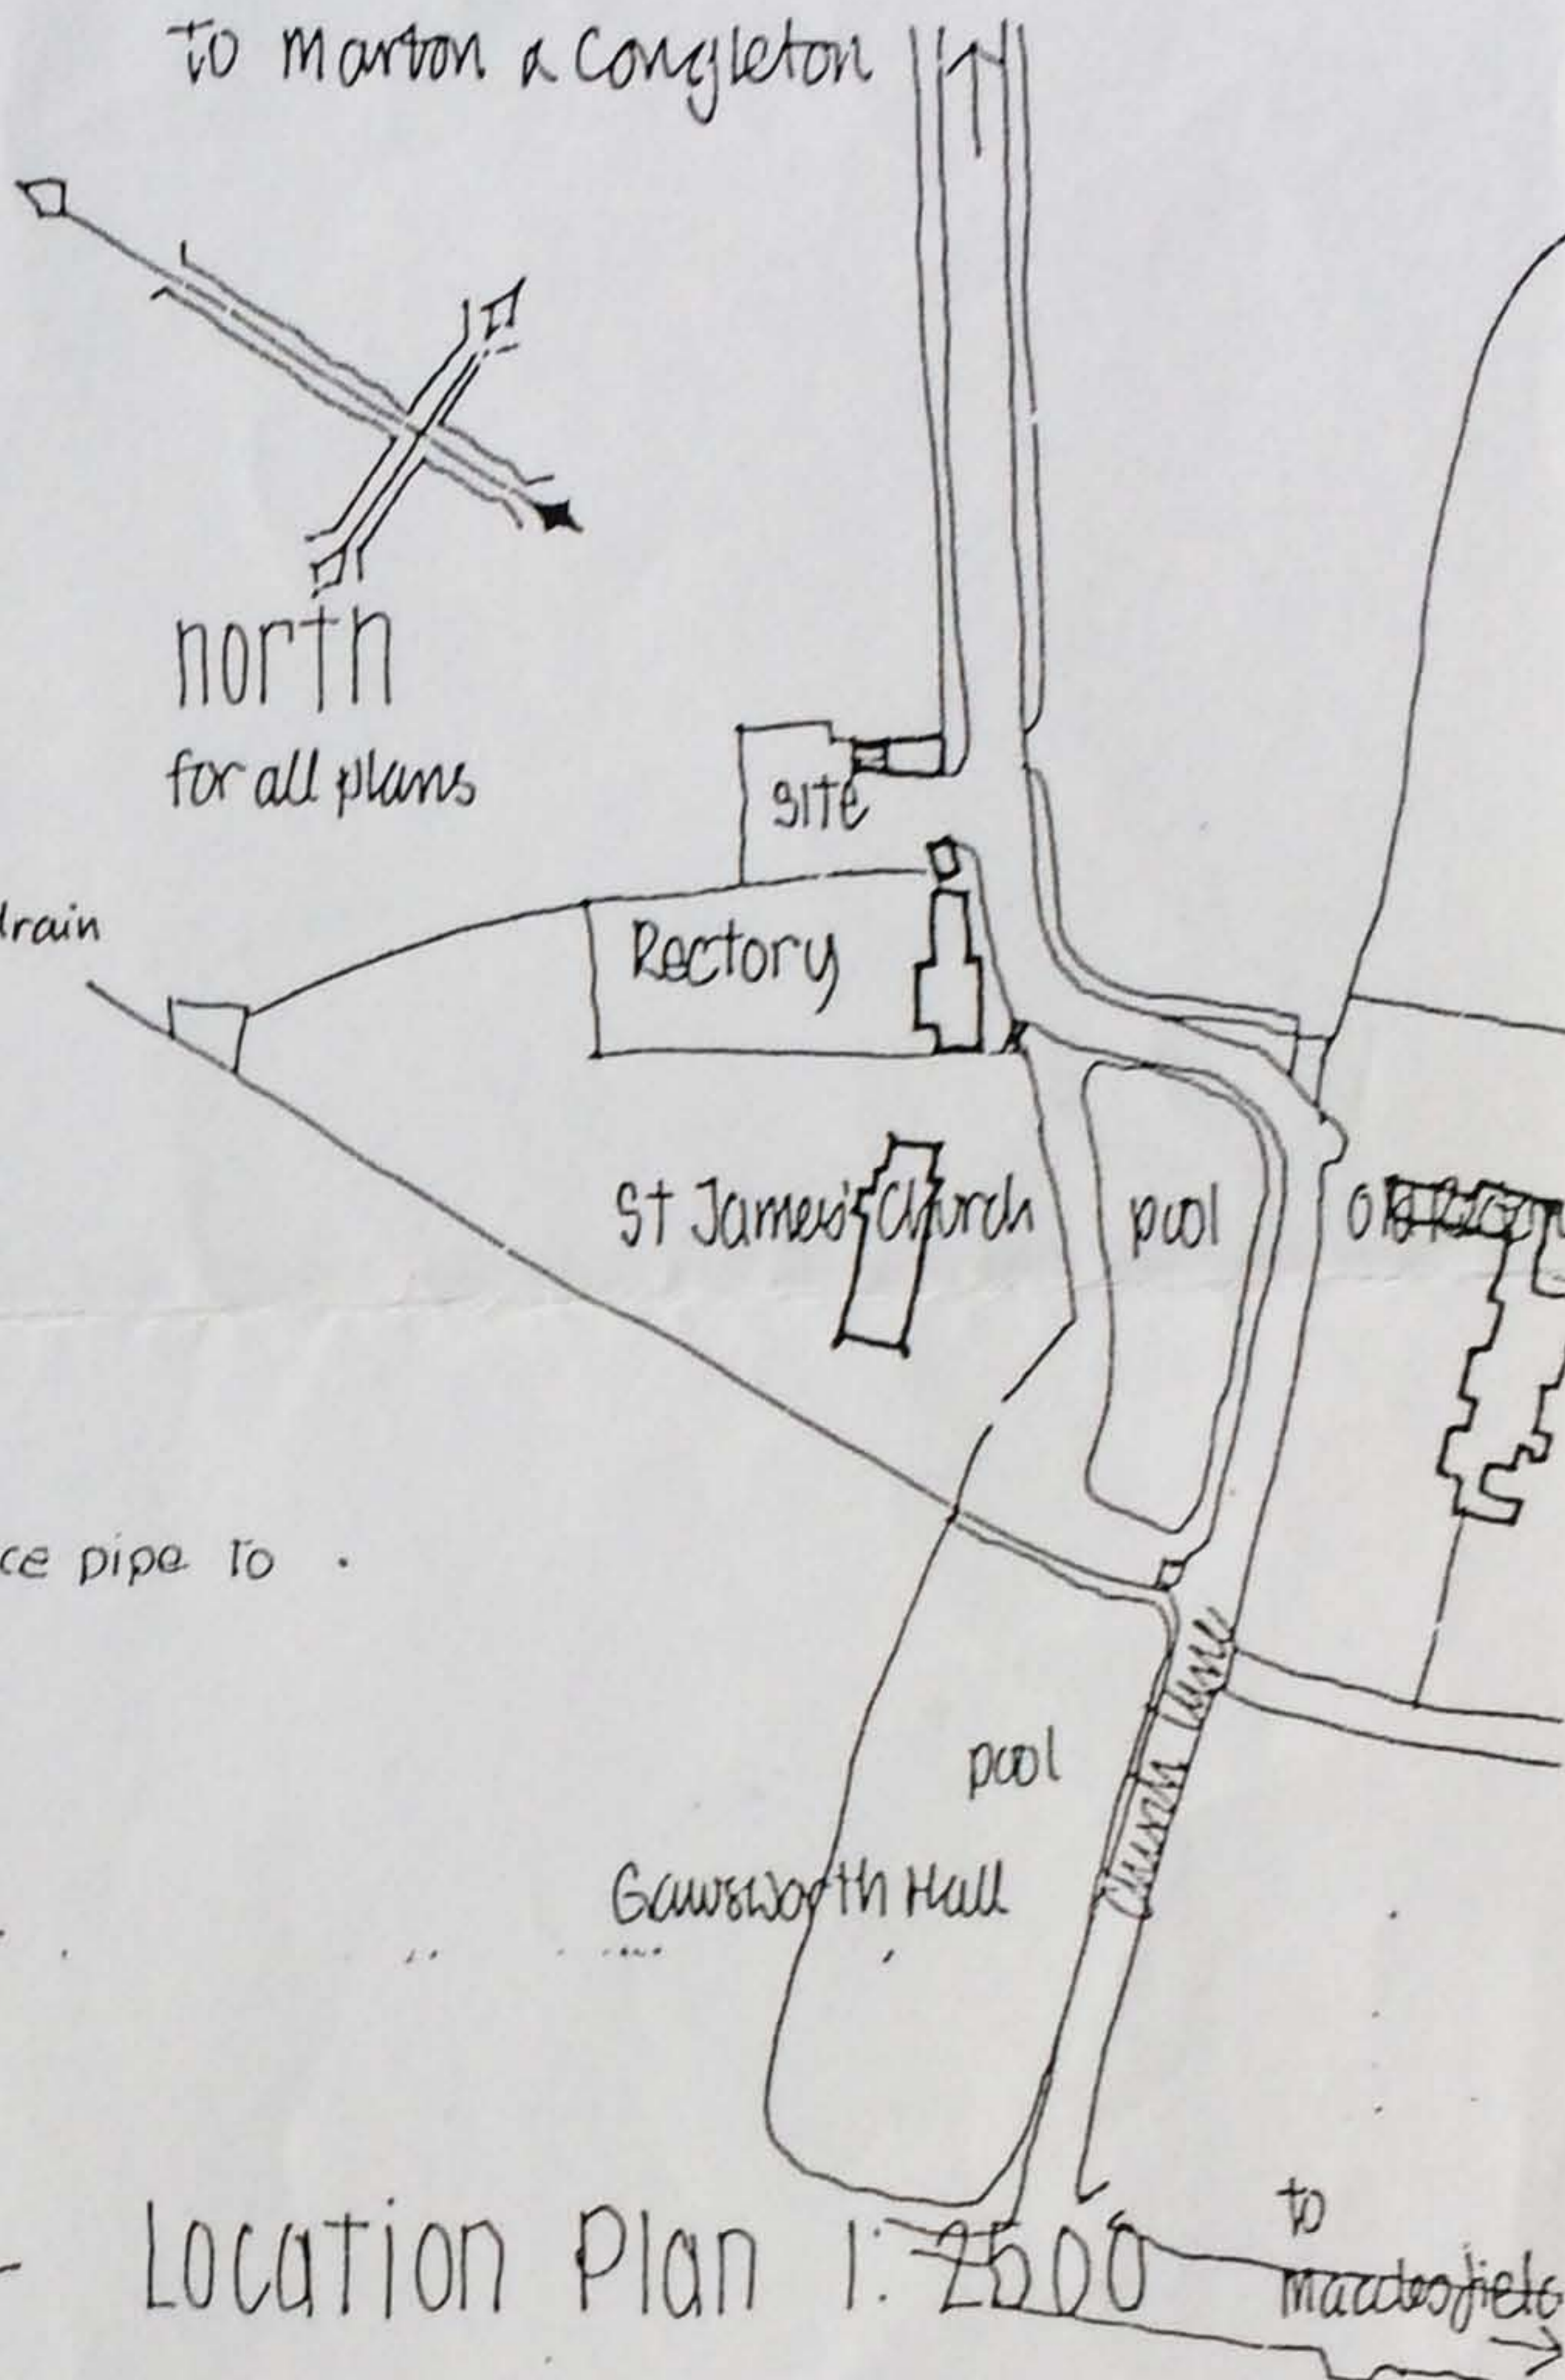

GRAHAM HOLLAND ASSOCIATES

July 90
 Graham D Holland Architect Knutsford & Ruthin
 1104 1

Gawsorth, Conversion of Coachhouse into meeting rooms, new garage to be read in conjunction with drawings 2, 3 & 4A.